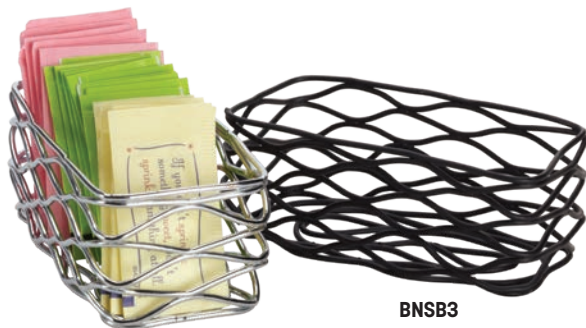

### Wrought Iron Sugar Packet Baskets

**SBL353** Leaf  
3 3/4" L x 2 3/4" W x 2 1/2" H  
(9.5 x 7 x 6.4 cm)

**SBS533** Scroll  
3 3/4" L x 2 3/4" W x 2 1/2" H  
(9.5 x 7 x 6.4 cm)

### Birdnest Sugar Packet Baskets

**BNSB3** Black  
4 1/2" L x 2 1/4" W x 1 3/4" H  
(11.4 x 5.7 x 4.4 cm)

**BNSC3** Chrome  
4 1/2" L x 2 1/4" W x 1 3/4" H  
(11.4 x 5.7 x 4.4 cm)

SBS533

SBL353

BNSC3

BNSB3